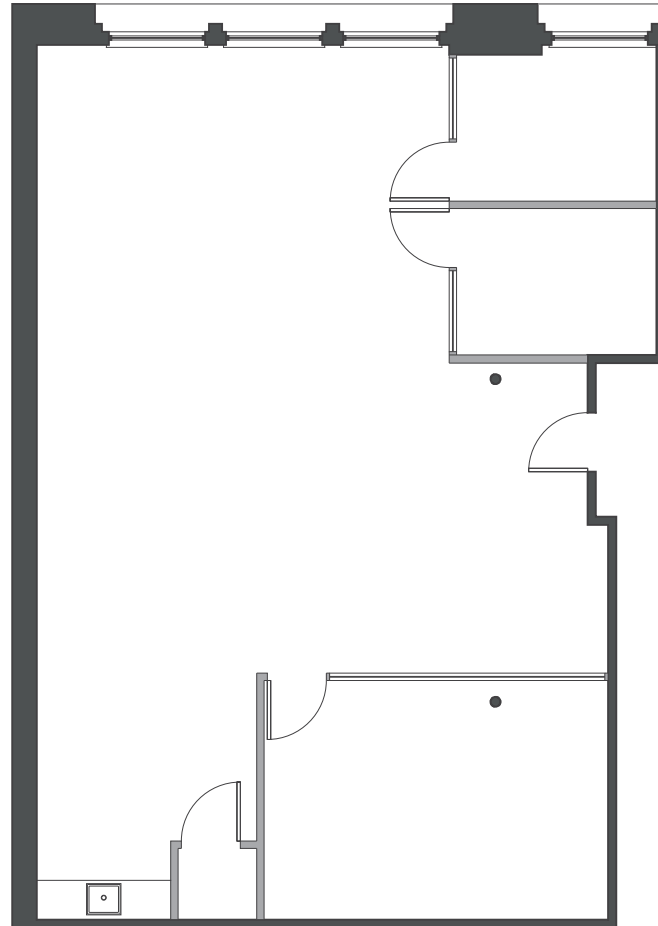

134 SPRING 84 WOOSTER

SUITE 301 | 1966 RSF

EXPANSIVE NORTHERN
WINDOW EXPOSURE

BOUNDARY WALL

PARTITION WALL

GLASS WALL

KNEE WALL

SUITE 301